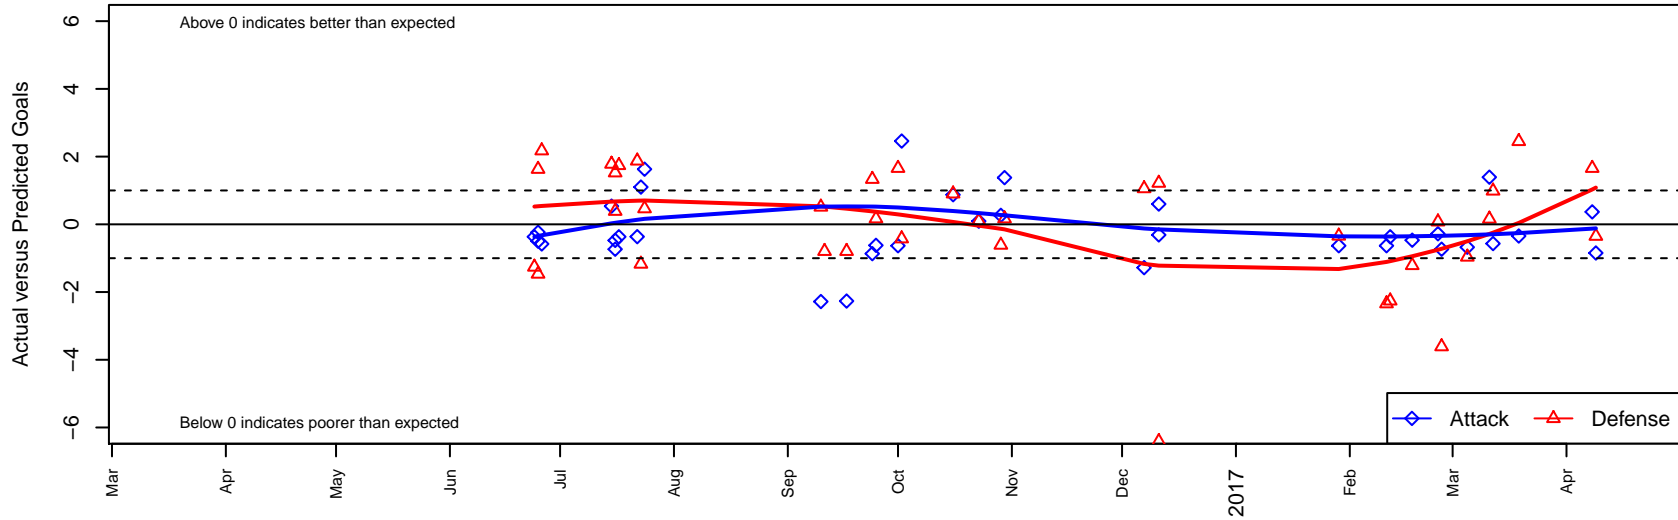

# Westside Timbers Samba TS G02

Westside Timbers  
 Beaverton, OR  
 G02 total strength=1088  
 attack=2.72 defense=2.71  
 fall league = PTT G02 Div 2  
 spr league = Win OYS G02 Div 1 Red

alt names used:  
 Westside Timbers 02G Samba TS  
 Westside Timbers 02G Samba TS  
 02G WT Samba TS  
 WT 02G Samba TS  
 WESTSIDE TIMBERS 02G WT SAMBA TS (OI  
 Westside Timbers 02G Samba TS  
 Westside Timbers 02G Samba TS

Venues played:  
 2016 Clash At the Border Div 1 Gold/Silver U15  
 2016 Beaverton Cup GU15 Silver  
 2016 Sounders FC Cup GU15  
 2016 PTT G02 Division 2  
 2016 Timbers Winter Showcase 2002 Showcas  
 2016 Win OYS G02 Division 1 Red  
 2016 OYS Presidents Cup G02

**Westside Timbers Samba TS G02**  
 Dots are actual minus expected GF (blue circles) and GA (red triangles).  
 Blue line is smoothed change in attack strength. Red is smoothed change in defense strength.

**attack and defense variance (black dot)  
relative to other teams  
and top 10 in region**

**attack and defense rating  
relative to others at age  
and all opponents in last 13 months**

**Performance relative to 13 month average**