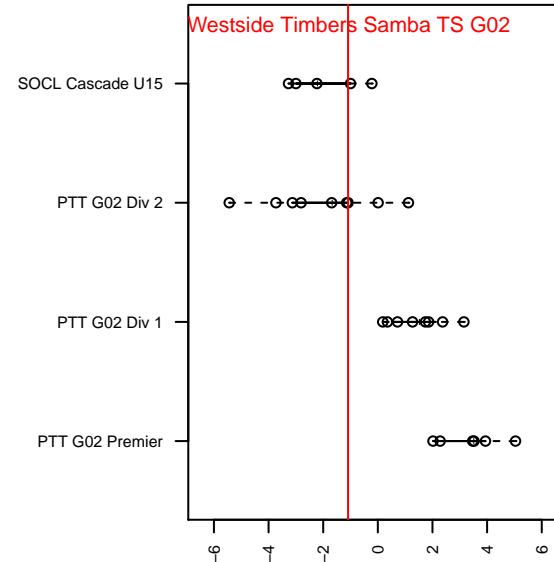

# Westside Timbers Samba TS G02

Westside Timbers  
 Beaverton, OR  
 G02 total strength=1088  
 attack=2.72 defense=2.71  
 fall league = PTT G02 Div 2  
 spr league = Win OYS G02 Div 1 Red

alt names used:  
 Westside Timbers 02G Samba TS  
 Westside Timbers 02G Samba TS  
 02G WT Samba TS  
 WT 02G Samba TS  
 WESTSIDE TIMBERS 02G WT SAMBA TS (OI  
 Westside Timbers 02G Samba TS  
 Westside Timbers 02G Samba TS

Venues played:  
 2016 Clash At the Border Div 1 Gold/Silver U15  
 2016 Beaverton Cup GU15 Silver  
 2016 Sounders FC Cup GU15  
 2016 PTT G02 Division 2  
 2016 Timbers Winter Showcase 2002 Showcas  
 2016 Win OYS G02 Division 1 Red  
 2016 OYS Presidents Cup G02

**Westside Timbers Samba TS G02**  
 Dots are actual minus expected GF (blue circles) and GA (red triangles).  
 Blue line is smoothed change in attack strength. Red is smoothed change in defense strength.

**attack and defense variance (black dot)  
relative to other teams  
and top 10 in region**

**attack and defense rating  
relative to others at age  
and all opponents in last 13 months**

**Performance relative to 13 month average**